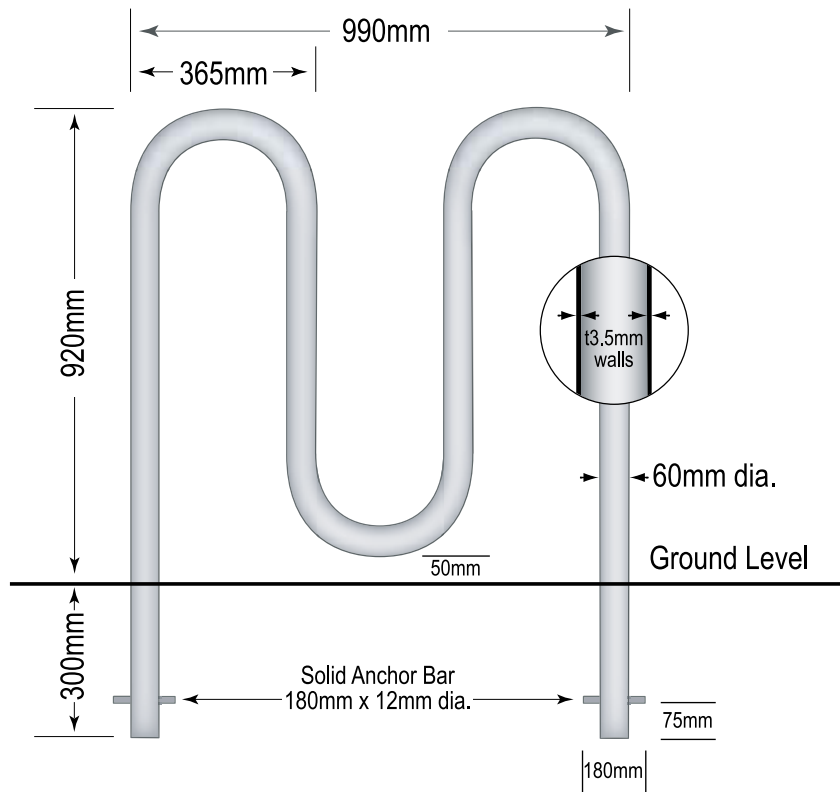

### 3 Wave Bike Rack Specifications

- Width: 990mm
- Height: 920mm
- Depth: 60mm
- Finish: Hot-dip galvanised
- Fixings: 6 masonry anchors
- Options: Also available in 316 stainless steel (BKRWAVESS/I)