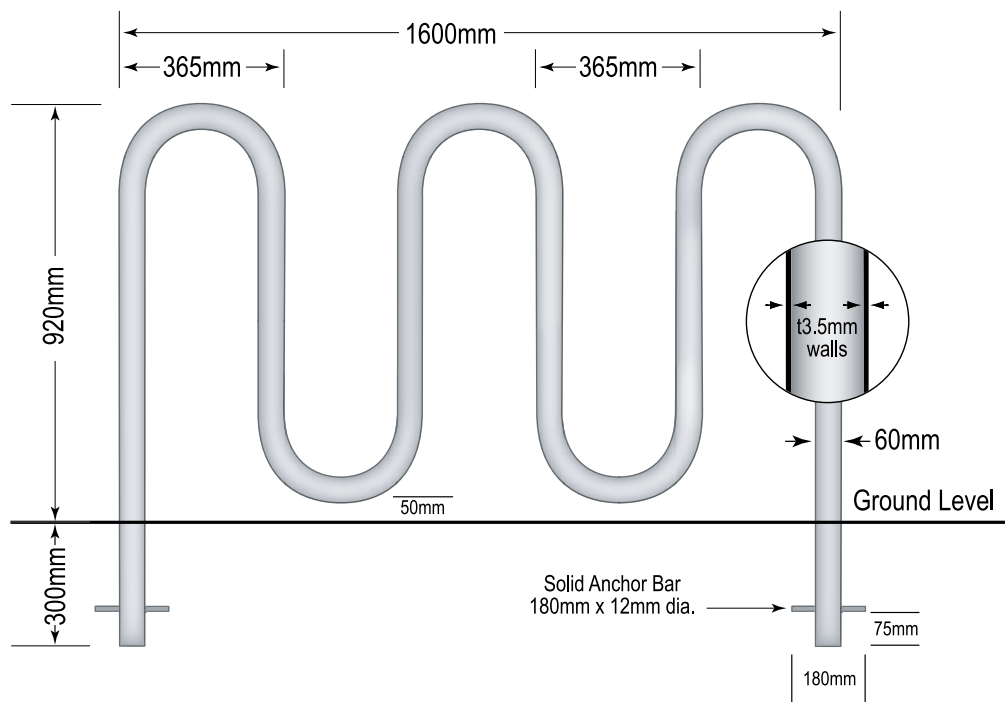

• bicycle parking for public spaces •

5 Wave Bike Rack Specifications

- Width: 1600mm
- Height: 920mm
- Tube Dia.: 60mm
- Baseplate: 130mm diameter
- Finish: Hot-dip galvanised
- Options: Also available in 316 stainless steel (BKRWAVESS/I)

Model No. BKR5WAVE/I